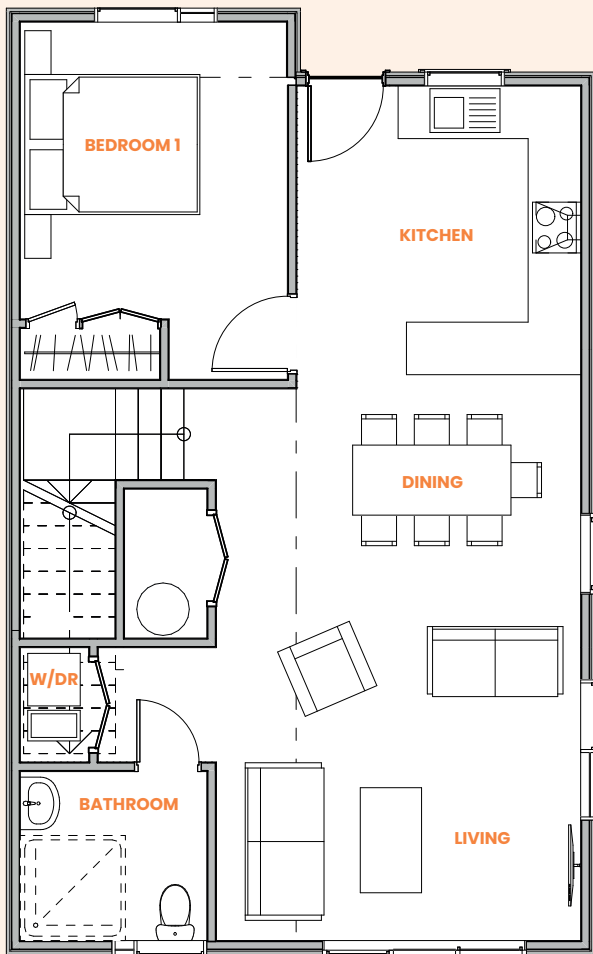

Watchfield Close

Type: 4E END

4 bedroom unit

Floor area: 136.1m²

Ground floor

First floor

24-30 Watchfield Close, Māngere West