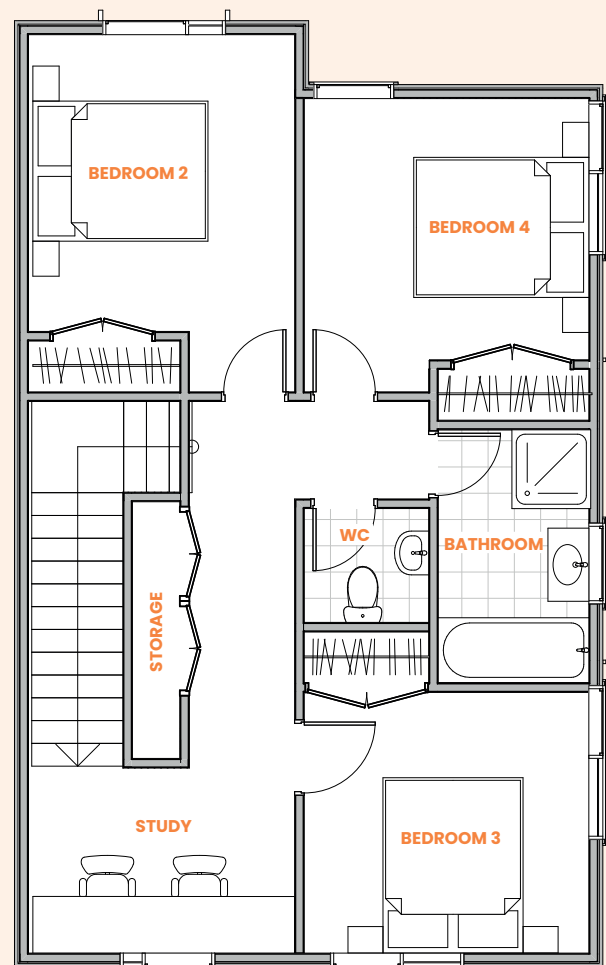

Watchfield Close

Type: 4E END

4 bedroom unit

Floor area: 136.1m²

Ground floor

First floor

24-30 Watchfield Close, Māngere West