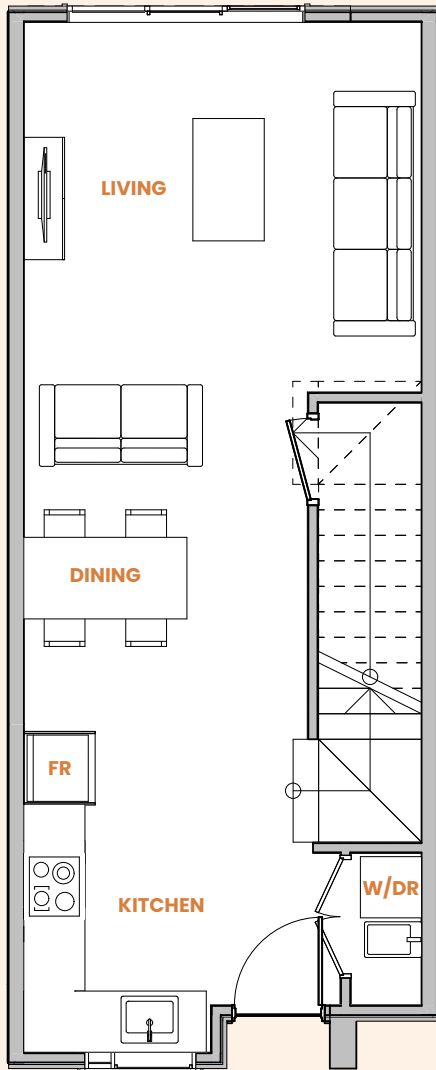

Watchfield Close

Type: 2C

2 bedroom unit

Floor area: 85.1m²

Ground floor

First floor

24-30 Watchfield Close, Māngere West

Watchfield Close

Type: 2C END 2 bedroom unit

Floor area: 85.1m²

Watchfield Close

Type: 2E END

2 bedroom unit

Floor area: 84.6m²

Ground floor

First floor