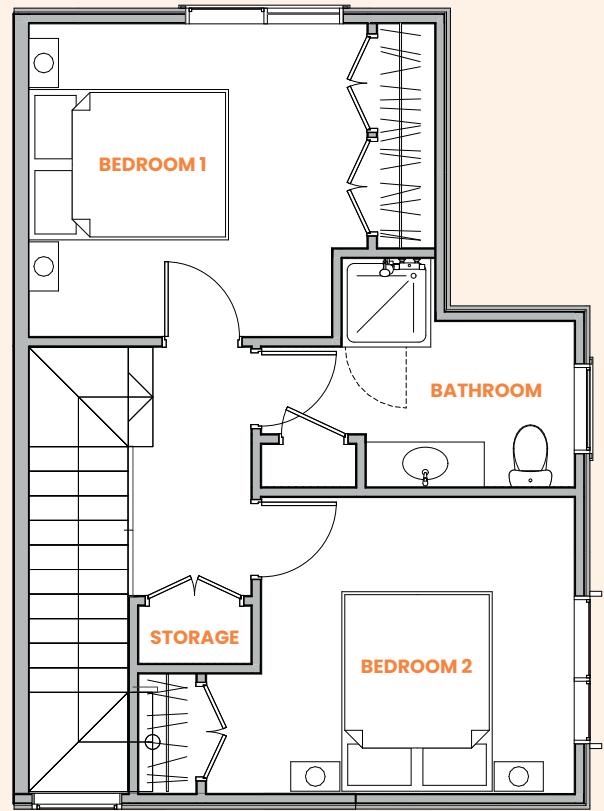

Watchfield Close

Type: 2C

2 bedroom unit

Floor area: 85.1m²

Ground floor

First floor

24-30 Watchfield Close, Māngere West

Watchfield Close

Type: 2C END 2 bedroom unit

Floor area: 85.1m²

Watchfield Close

Type: 2E END

2 bedroom unit

Floor area: 84.6m²

Ground floor

First floor