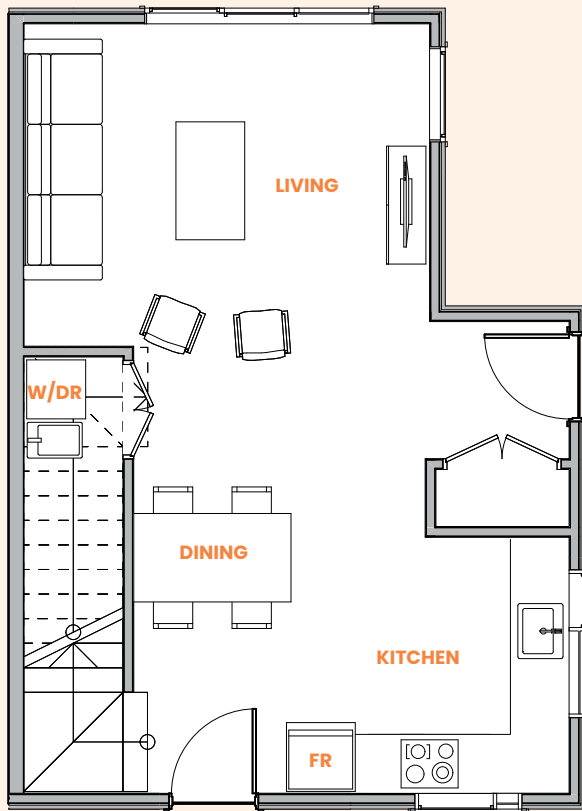

Watchfield Close

Type: 2C

2 bedroom unit

Floor area: 85.1m²

Ground floor

First floor

24-30 Watchfield Close, Māngere West

Watchfield Close

Type: 2C END 2 bedroom unit

Floor area: 85.1m²

Watchfield Close

Type: 2E END

2 bedroom unit

Floor area: 84.6m²

Ground floor

First floor