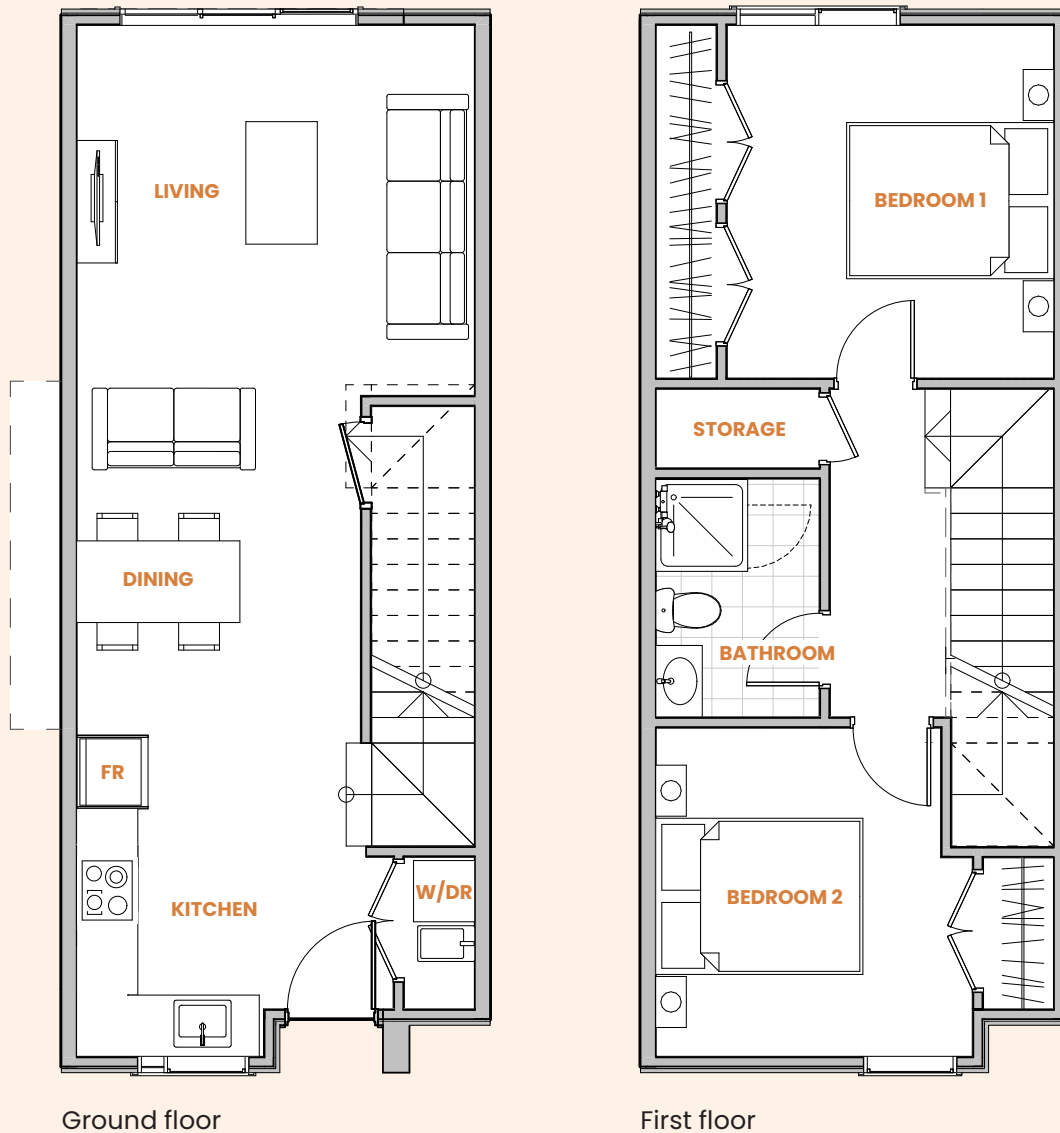

Watchfield Close

Type: 2C

2 bedroom unit

Floor area: 85.1m²

Ground floor

First floor

24-30 Watchfield Close, Māngere West

Watchfield Close

Type: 2C END 2 bedroom unit

Floor area: 85.1m²

Watchfield Close

Type: 2E END

2 bedroom unit

Floor area: 84.6m²

Ground floor

First floor