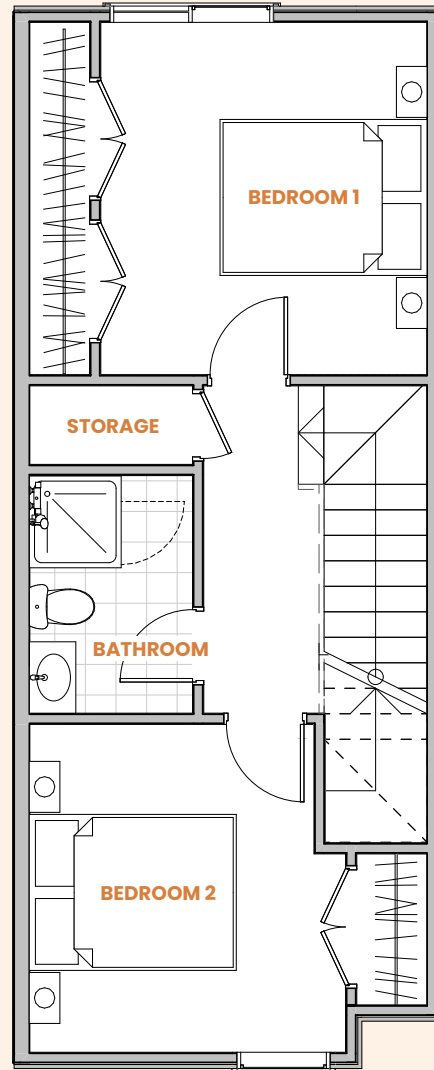

Watchfield Close

Type: 2C

2 bedroom unit

Floor area: 85.1m²

Ground floor

First floor

24-30 Watchfield Close, Māngere West

Watchfield Close

Type: 2C END 2 bedroom unit

Floor area: 85.1m²

Watchfield Close

Type: 2E END

2 bedroom unit

Floor area: 84.6m²

Ground floor

First floor