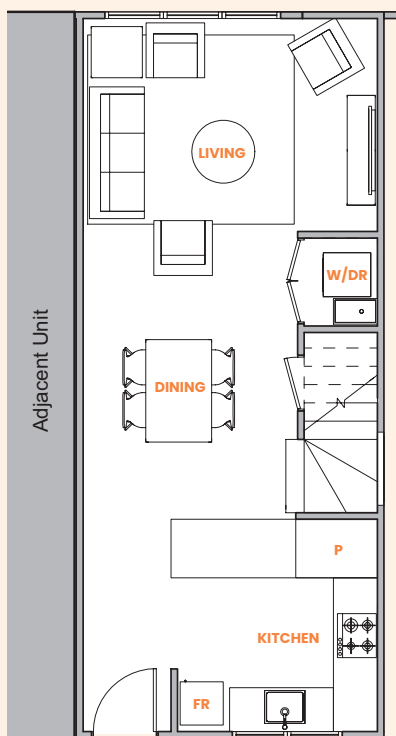

Unit 3B END 2 3 bedroom unit

Floor area: 102.1m²

Ground floor

First floor

Second floor

Cambridge Terrace

Unit 3B

3 bedroom unit

Floor area: 102.7m²

Ground floor

First floor

Second floor

Cambridge Terrace

Unit 3C END

3 bedroom unit

Floor area: 105.2m²

Ground floor

First floor

Cambridge Terrace

Unit 3D END

3 bedroom unit

Floor area: 102.1m²

Ground floor

First floor

Second floor

Cambridge Terrace

Unit 3D

3 bedroom unit

Floor area: 102.7m²

Ground floor

First floor

Second floor