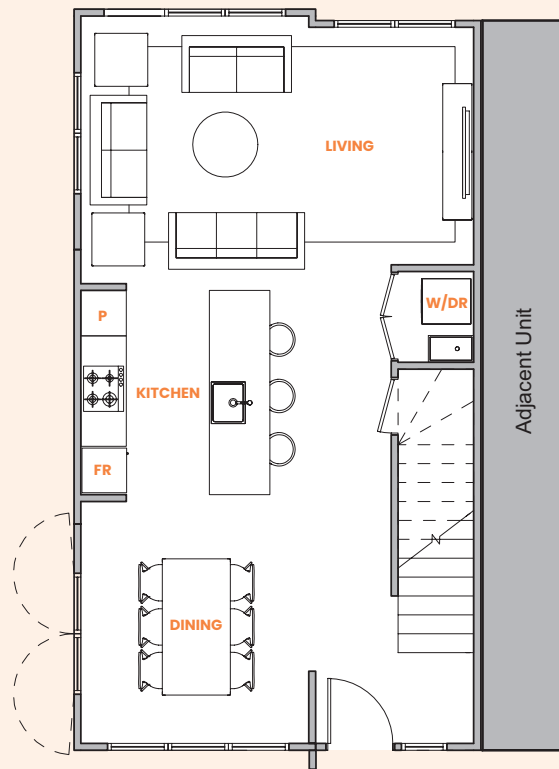

Unit 3B END 2 3 bedroom unit

Floor area: 102.1m²

Ground floor

First floor

Second floor

Cambridge Terrace

Unit 3B

3 bedroom unit

Floor area: 102.7m²

Ground floor

First floor

Second floor

Cambridge Terrace

Unit 3C END

3 bedroom unit

Floor area: 105.2m²

Ground floor

First floor

Cambridge Terrace

Unit 3D END

3 bedroom unit

Floor area: 102.1m²

Ground floor

First floor

Second floor

Cambridge Terrace

Unit 3D

3 bedroom unit

Floor area: 102.7m²

Ground floor

First floor

Second floor