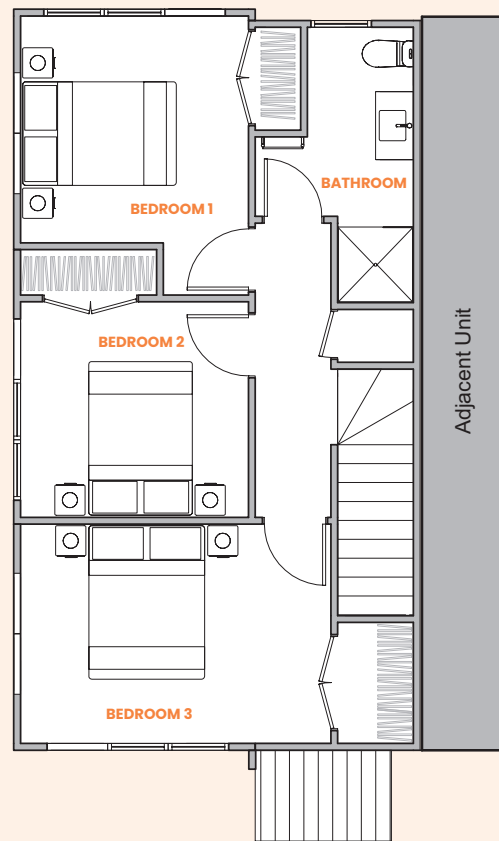

Unit 3B END 2 3 bedroom unit

Floor area: 102.1m²

Ground floor

First floor

Second floor

Cambridge Terrace

Unit 3B

3 bedroom unit

Floor area: 102.7m²

Ground floor

First floor

Second floor

Cambridge Terrace

Unit 3C END

3 bedroom unit

Floor area: 105.2m²

Ground floor

First floor

Cambridge Terrace

Unit 3D END

3 bedroom unit

Floor area: 102.1m²

Ground floor

First floor

Second floor

Cambridge Terrace

Unit 3D

3 bedroom unit

Floor area: 102.7m²

Ground floor

First floor

Second floor