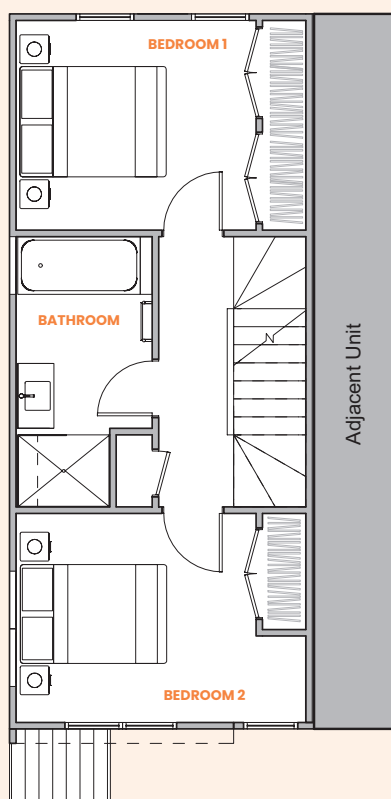

Cambridge Terrace

Unit 3A

3 bedroom unit

Floor area: 130.1m² + Deck: 8.5m²

Ground floor

First floor

Second floor

91 Cambridge Terrace, Papatoetoe

Cambridge Terrace

Unit 3B END 1

3 bedroom unit

Floor area: 102.1m²

Ground floor

First floor

Second floor

Cambridge Terrace

Unit 3B END 2 3 bedroom unit

Floor area: 102.1m²

Ground floor

First floor

Second floor

Cambridge Terrace

Unit 3B

3 bedroom unit

Floor area: 102.7m²

Ground floor

First floor

Second floor

Cambridge Terrace

Unit 3C END

3 bedroom unit

Floor area: 105.2m²