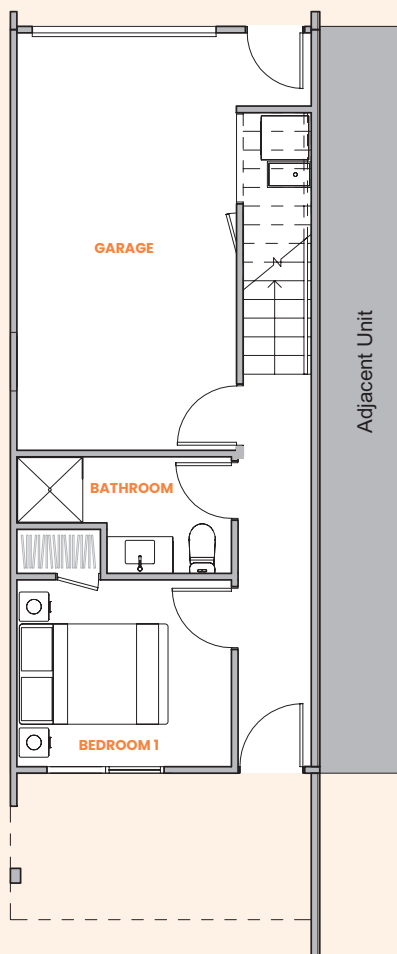

Cambridge Terrace

Unit 3A END

3 bedroom unit

Floor area: 129.2m² + Deck: 8.5m²

Ground floor

First floor

Second floor

91 Cambridge Terrace, Papatoetoe

Cambridge Terrace

Unit 3A

3 bedroom unit

Floor area: 130.1m² + Deck: 8.5m²

Ground floor

First floor

Second floor

91 Cambridge Terrace, Papatoetoe

Cambridge Terrace

Unit 3B END 1

3 bedroom unit

Floor area: 102.1m²

Ground floor

First floor

Second floor

Cambridge Terrace

Unit 3B END 2 3 bedroom unit

Floor area: 102.1m²

Ground floor

First floor

Second floor

Cambridge Terrace

Unit 3B

3 bedroom unit