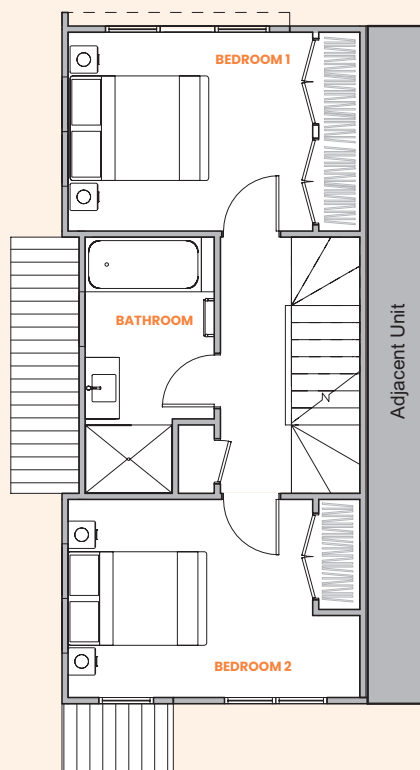

Cambridge Terrace

Unit 3A END

3 bedroom unit

Floor area: 129.2m² + Deck: 8.5m²

Ground floor

First floor

Second floor

91 Cambridge Terrace, Papatoetoe

Unit 3B END 2 3 bedroom unit

Floor area: 102.1m²

Ground floor

First floor

Second floor

Cambridge Terrace

Unit 3B

3 bedroom unit

Second floor

Cambridge Terrace

Unit 3D

3 bedroom unit

Floor area: 102.7m²

Ground floor

First floor

Second floor

Cambridge Terrace

Unit 3E END

3 bedroom unit

Floor area: 106m²

Ground floor

First floor

Second floor