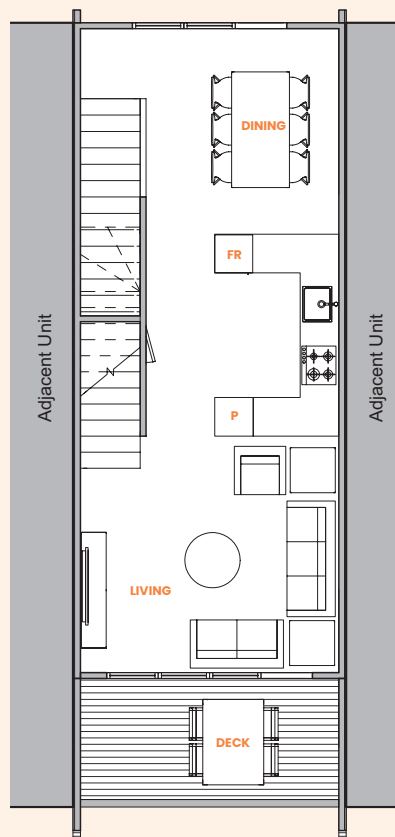

Cambridge Terrace

Unit 3A END

3 bedroom unit

Floor area: 129.2m² + Deck: 8.5m²

Ground floor

First floor

Second floor

91 Cambridge Terrace, Papatoetoe

Cambridge Terrace

Unit 3A

3 bedroom unit

Floor area: 130.1m² + Deck: 8.5m²

Ground floor

First floor

Second floor

91 Cambridge Terrace, Papatoetoe

Cambridge Terrace

Unit 3B END 1

3 bedroom unit

Floor area: 102.1m²

Ground floor

First floor

Second floor

Cambridge Terrace

Unit 3B END 2 3 bedroom unit

Floor area: 102.1m²

Ground floor

First floor

Second floor

Cambridge Terrace

Unit 3B

3 bedroom unit