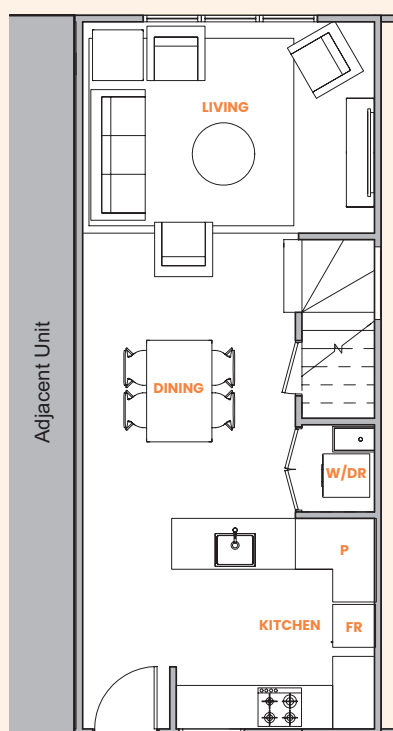

Cambridge Terrace

Unit 3A END

3 bedroom unit

Floor area: 129.2m² + Deck: 8.5m²

Ground floor

First floor

Second floor

91 Cambridge Terrace, Papatoetoe

Cambridge Terrace

Unit 3A

3 bedroom unit

Floor area: 130.1m² + Deck: 8.5m²

Ground floor

First floor

Second floor

91 Cambridge Terrace, Papatoetoe

Cambridge Terrace

Unit 3B END 1

3 bedroom unit

Floor area: 102.1m²

Ground floor

First floor

Second floor

Cambridge Terrace

Unit 3B END 2 3 bedroom unit

Floor area: 102.1m²

Ground floor

First floor

Second floor

Cambridge Terrace

Unit 3B

3 bedroom unit