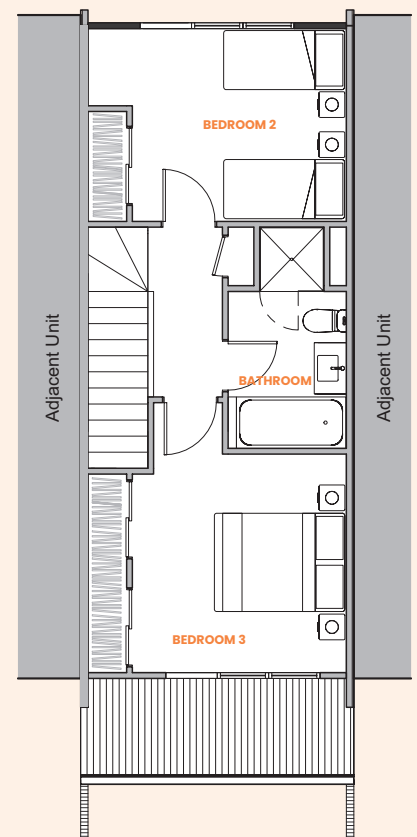

Cambridge Terrace

Unit 3A END

3 bedroom unit

Floor area: 129.2m² + Deck: 8.5m²

Ground floor

First floor

Second floor

91 Cambridge Terrace, Papatoetoe

Cambridge Terrace

Unit 3A

3 bedroom unit

Floor area: 130.1m² + Deck: 8.5m²

Ground floor

First floor

Second floor

91 Cambridge Terrace, Papatoetoe

Cambridge Terrace

Unit 3B END 1

3 bedroom unit

Floor area: 102.1m²

Ground floor

First floor

Second floor

Cambridge Terrace

Unit 3B END 2 3 bedroom unit

Floor area: 102.1m²

Ground floor

First floor

Second floor

Cambridge Terrace

Unit 3B

3 bedroom unit