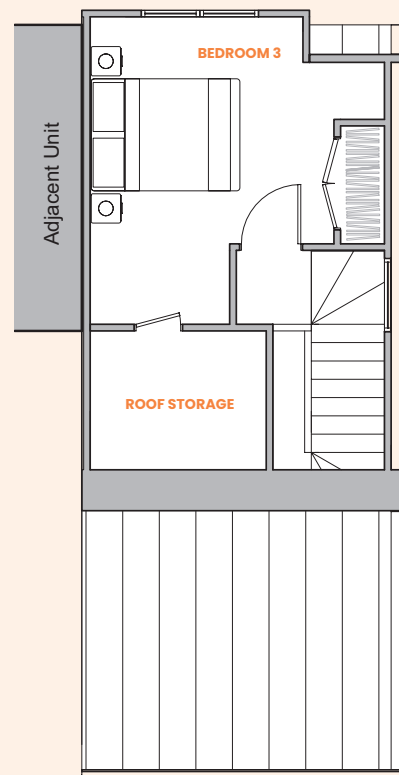

Cambridge Terrace

Unit 3B END 1

3 bedroom unit

Floor area: 102.1m²

Ground floor

First floor

Second floor

Cambridge Terrace

Floor area: 102.7m²

Ground floor

First floor

Second floor

Cambridge Terrace

Unit 3C END

3 bedroom unit

Floor area: 105.2m²

Ground floor

First floor

Cambridge Terrace

Unit 3D END

3 bedroom unit

Floor area: 102.1m²

Ground floor

First floor

Second floor

Cambridge Terrace

Unit 3D

3 bedroom unit

Floor area: 102.7m²

Ground floor

First floor

Second floor