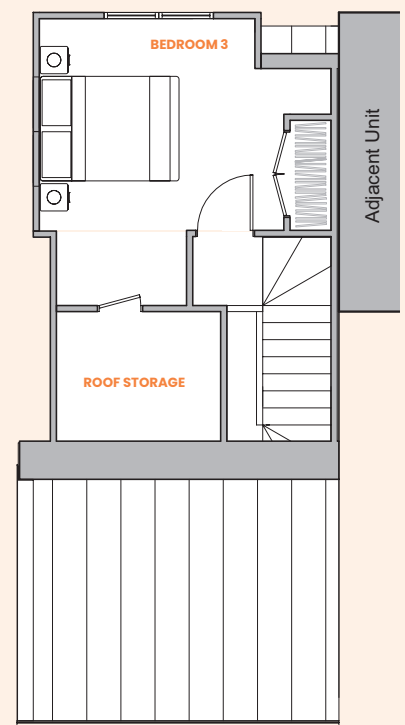

Cambridge Terrace

Unit 3E END

3 bedroom unit

Floor area: 106m²

Ground floor

First floor

Second floor