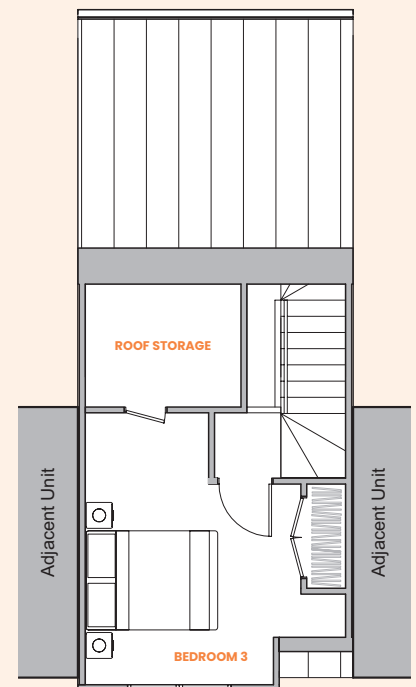

Cambridge Terrace

Unit 3B END 1

3 bedroom unit

Floor area: 102.1m²

Ground floor

First floor

Second floor

Cambridge Terrace

Unit 3B END 2 3 bedroom unit

Floor area: 102.1m²

Ground floor

First floor

Second floor

Cambridge Terrace

Unit 3B

3 bedroom unit

Floor area: 102.7m²

Ground floor

First floor

Second floor

Cambridge Terrace

Unit 3C END

3 bedroom unit

Floor area: 105.2m²

Ground floor

First floor

Cambridge Terrace

Unit 3D END

3 bedroom unit

Floor area: 102.1m²

Ground floor

First floor