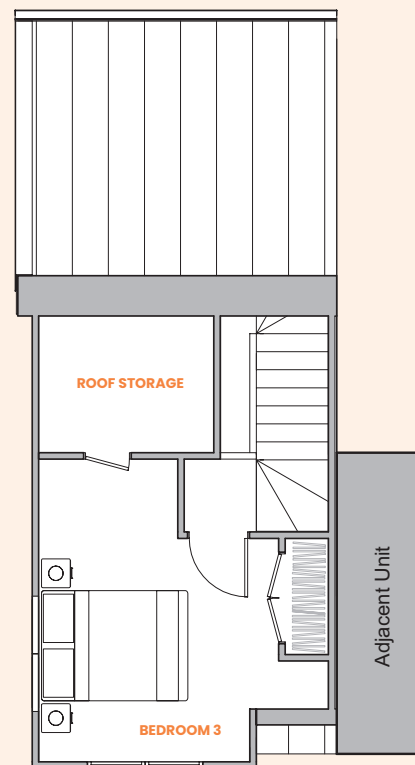

Cambridge Terrace

Unit 3B END 1

3 bedroom unit

Floor area: 102.1m²

Ground floor

First floor

Second floor

Cambridge Terrace

Unit 3B END 2 3 bedroom unit

Floor area: 102.1m²

Ground floor

First floor

Second floor

Cambridge Terrace

Unit 3B

3 bedroom unit

Floor area: 102.7m²

Ground floor

First floor

Second floor

Cambridge Terrace

Unit 3C END

3 bedroom unit

Floor area: 105.2m²

Ground floor

First floor

Cambridge Terrace

Unit 3D END

3 bedroom unit

Floor area: 102.1m²

Ground floor

First floor