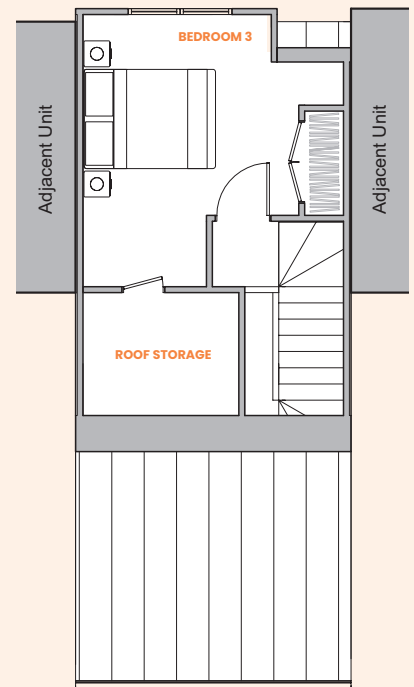

Unit 3B END 2 3 bedroom unit

Floor area: 102.1m²

Ground floor

First floor

Second floor

Cambridge Terrace

Unit 3B

3 bedroom unit

Ground floor

First floor

Cambridge Terrace

Unit 3D END

3 bedroom unit

Floor area: 102.1m²

Ground floor

First floor

Second floor

Cambridge Terrace

Unit 3D

3 bedroom unit

Floor area: 102.7m²

Ground floor

First floor

Second floor

Cambridge Terrace

Unit 3E END

3 bedroom unit

Floor area: 106m²

Ground floor

First floor

Second floor