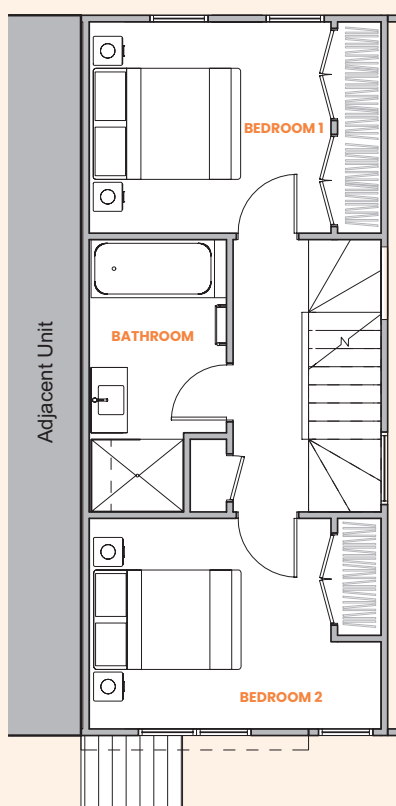

Cambridge Terrace

Unit 3A

3 bedroom unit

Floor area: 130.1m² + Deck: 8.5m²

Ground floor

First floor

Second floor

91 Cambridge Terrace, Papatoetoe

Cambridge Terrace

Unit 3B END 1

3 bedroom unit

Floor area: 102.1m²

Ground floor

First floor

Second floor

Cambridge Terrace

Unit 3B END 2 3 bedroom unit

Floor area: 102.1m²

Ground floor

First floor

Second floor

Cambridge Terrace

Unit 3B

3 bedroom unit

Floor area: 102.7m²

Ground floor

First floor

Second floor

Cambridge Terrace

Unit 3C END

3 bedroom unit

Floor area: 105.2m²