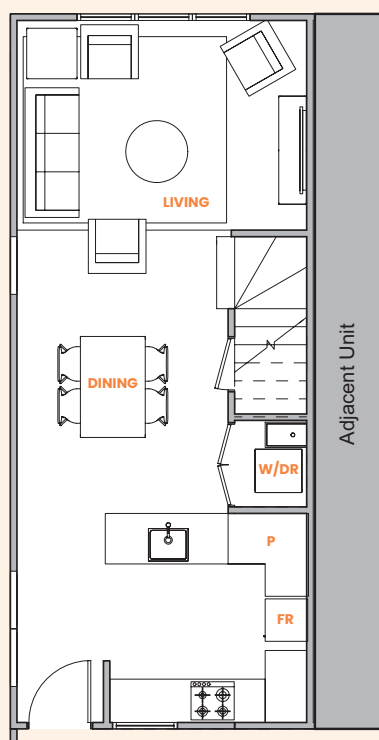

Cambridge Terrace

Unit 3A

3 bedroom unit

Floor area: 130.1m² + Deck: 8.5m²

Ground floor

First floor

Second floor

91 Cambridge Terrace, Papatoetoe

Cambridge Terrace

Unit 3B END 1

3 bedroom unit

Floor area: 102.1m²

Ground floor

First floor

Second floor

Cambridge Terrace

Unit 3B END 2 3 bedroom unit

Floor area: 102.1m²

Ground floor

First floor

Second floor

Cambridge Terrace

Unit 3B

3 bedroom unit

Floor area: 102.7m²

Ground floor

First floor

Second floor

Cambridge Terrace

Unit 3C END

3 bedroom unit

Floor area: 105.2m²