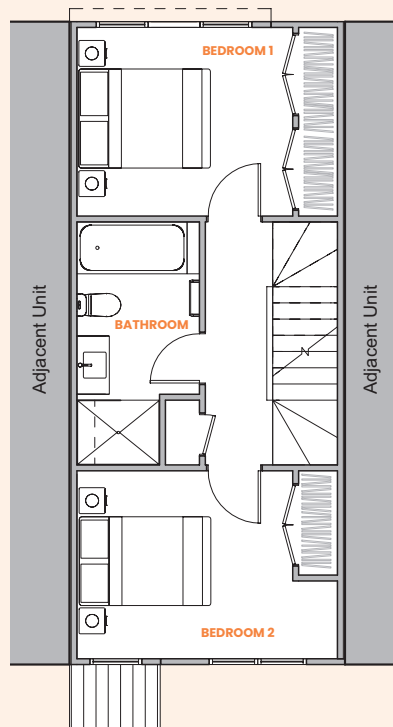

Floor area: 102.7m²

Ground floor

First floor

Second floor

Cambridge Terrace

Unit 3C END

3 bedroom unit

Floor area: 105.2m²

Ground floor

First floor

Cambridge Terrace

Unit 3D END

3 bedroom unit

Floor area: 102.1m²

Ground floor

First floor

Second floor

Cambridge Terrace

Unit 3D

3 bedroom unit

Floor area: 102.7m²

Ground floor

First floor

Second floor

Cambridge Terrace

Unit 3E END

3 bedroom unit

Floor area: 106m²

Ground floor

First floor

Second floor