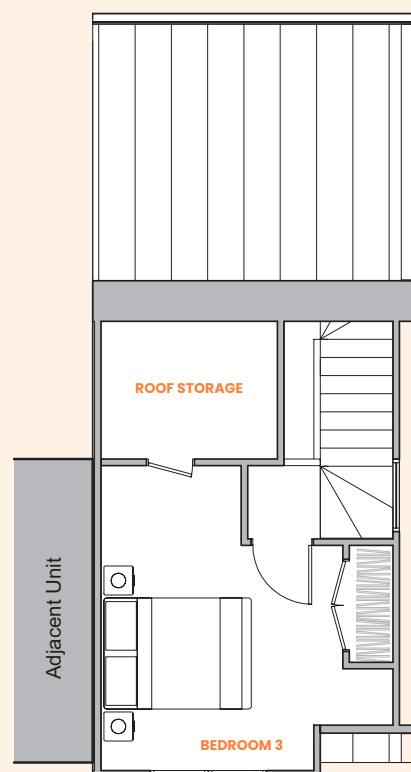

Cambridge Terrace

Unit 3A

3 bedroom unit

Floor area: 130.1m² + Deck: 8.5m²

Ground floor

First floor

Second floor

91 Cambridge Terrace, Papatoetoe

Cambridge Terrace

Unit 3B END 1

3 bedroom unit

Floor area: 102.1m²

Ground floor

First floor

Second floor

Cambridge Terrace

Unit 3B END 2 3 bedroom unit

Floor area: 102.1m²

Ground floor

First floor

Second floor

Cambridge Terrace

Unit 3B

3 bedroom unit

Floor area: 102.7m²

Ground floor

First floor

Second floor

Cambridge Terrace

Unit 3C END

3 bedroom unit

Floor area: 105.2m²