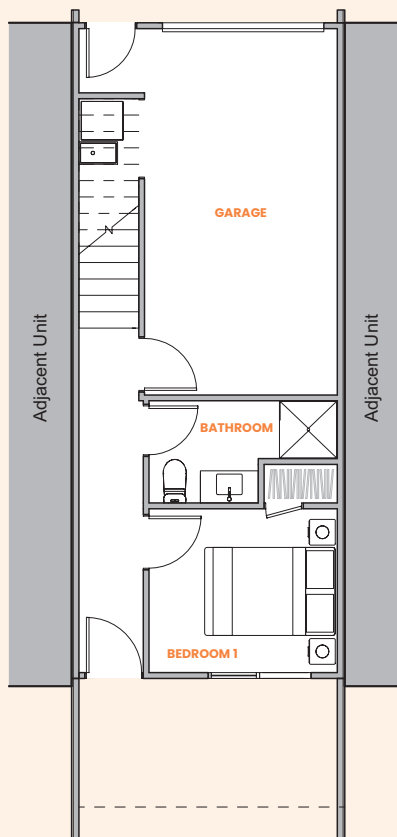

Cambridge Terrace

Unit 3A END

3 bedroom unit

Floor area: 129.2m² + Deck: 8.5m²

Ground floor

First floor

Second floor

91 Cambridge Terrace, Papatoetoe

Cambridge Terrace

Unit 3A

3 bedroom unit

Floor area: 130.1m² + Deck: 8.5m²

Ground floor

First floor

Second floor

91 Cambridge Terrace, Papatoetoe

Cambridge Terrace

Unit 3B END 1

3 bedroom unit

Floor area: 102.1m²

Ground floor

First floor

Second floor

Cambridge Terrace

Unit 3B END 2 3 bedroom unit

Floor area: 102.1m²

Ground floor

First floor

Second floor

Cambridge Terrace

Unit 3B

3 bedroom unit