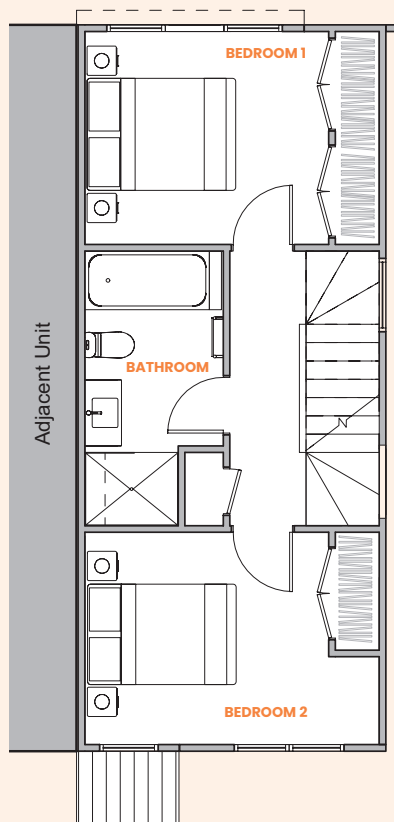

Unit 3B END 2 3 bedroom unit

Floor area: 102.1m²

Ground floor

First floor

Second floor

Cambridge Terrace

Unit 3B

3 bedroom unit

Floor area: 102.7m²

Ground floor

First floor

Second floor

Cambridge Terrace

Unit 3C END

3 bedroom unit

Floor area: 105.2m²

Ground floor

First floor

Cambridge Terrace

Unit 3D END

3 bedroom unit

Floor area: 102.1m²

Ground floor

First floor

Second floor

Cambridge Terrace

Unit 3D

3 bedroom unit

Floor area: 102.7m²

Ground floor

First floor

Second floor