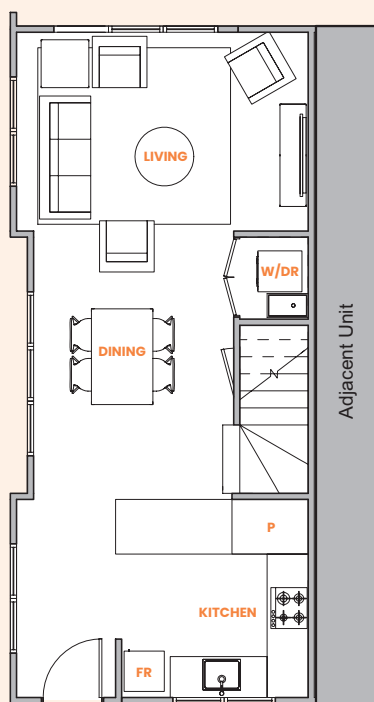

Floor area: 102.7m²

Ground floor

First floor

Second floor

Cambridge Terrace

Unit 3C END

3 bedroom unit

Floor area: 105.2m²

Ground floor

First floor

Cambridge Terrace

Unit 3D END

3 bedroom unit

Floor area: 102.1m²

Ground floor

First floor

Second floor

Cambridge Terrace

Unit 3D

3 bedroom unit

Floor area: 102.7m²

Ground floor

First floor

Second floor

Cambridge Terrace

Unit 3E END

3 bedroom unit

Floor area: 106m²

Ground floor

First floor

Second floor