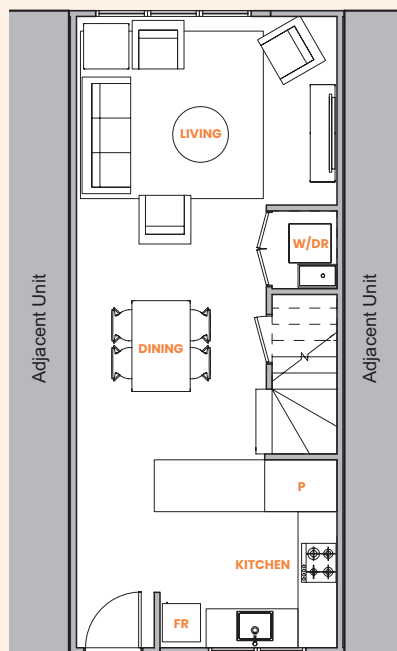

Floor area: 102.7m²

Ground floor

First floor

Second floor

Cambridge Terrace

Unit 3C END

3 bedroom unit

Floor area: 105.2m²

Ground floor

First floor

Cambridge Terrace

Unit 3D END

3 bedroom unit

Floor area: 102.1m²

Ground floor

First floor

Second floor

Cambridge Terrace

Unit 3D

3 bedroom unit

Floor area: 102.7m²

Ground floor

First floor

Second floor

Cambridge Terrace

Unit 3E END

3 bedroom unit

Floor area: 106m²

Ground floor

First floor

Second floor