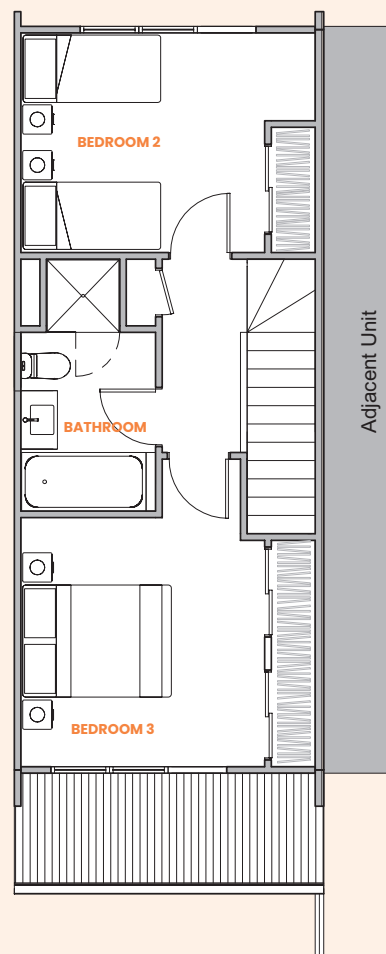

Cambridge Terrace

Unit 3A END

3 bedroom unit

Floor area: 129.2m² + Deck: 8.5m²

Ground floor

First floor

Second floor

91 Cambridge Terrace, Papatoetoe

Cambridge Terrace

Unit 3A

3 bedroom unit

Floor area: 130.1m² + Deck: 8.5m²

Ground floor

First floor

Second floor

91 Cambridge Terrace, Papatoetoe

Cambridge Terrace

Unit 3B END 1

3 bedroom unit

Floor area: 102.1m²

Ground floor

First floor

Second floor

Cambridge Terrace

Unit 3B END 2 3 bedroom unit

Floor area: 102.1m²

Ground floor

First floor

Second floor

Cambridge Terrace

Unit 3B

3 bedroom unit