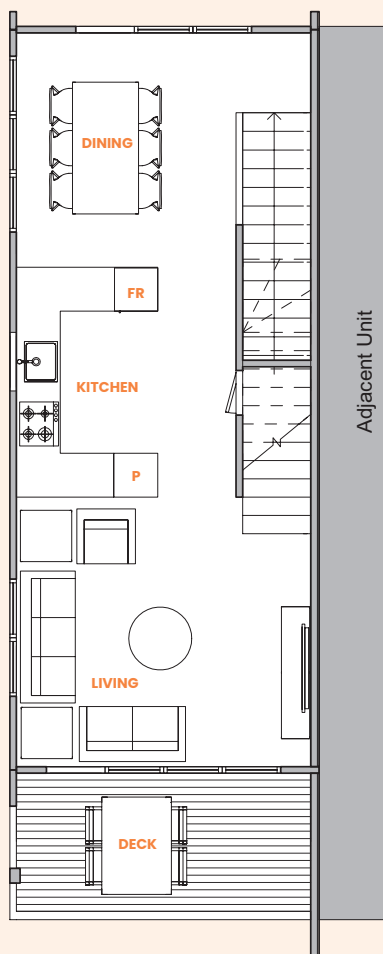

Cambridge Terrace

Unit 3A END

3 bedroom unit

Floor area: 129.2m² + Deck: 8.5m²

Ground floor

First floor

Second floor

91 Cambridge Terrace, Papatoetoe

Cambridge Terrace

Unit 3A

3 bedroom unit

Floor area: 130.1m² + Deck: 8.5m²

Ground floor

First floor

Second floor

91 Cambridge Terrace, Papatoetoe

Cambridge Terrace

Unit 3B END 1

3 bedroom unit

Floor area: 102.1m²

Ground floor

First floor

Second floor

Cambridge Terrace

Unit 3B END 2 3 bedroom unit

Floor area: 102.1m²

Ground floor

First floor

Second floor

Cambridge Terrace

Unit 3B

3 bedroom unit