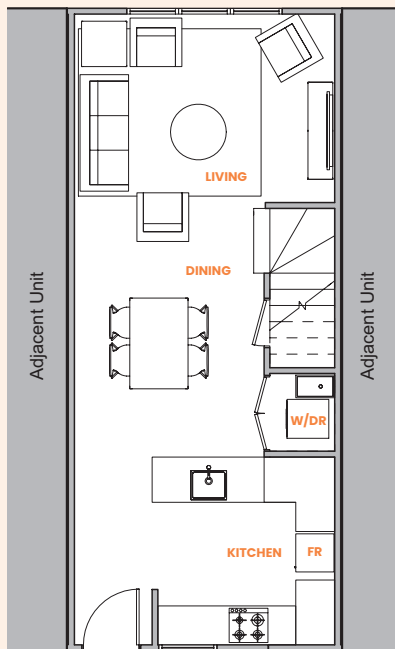

Cambridge Terrace

Unit 3B END 1

3 bedroom unit

Floor area: 102.1m²

Ground floor

First floor

Second floor

Cambridge Terrace

Unit 3B END 2 3 bedroom unit

Floor area: 102.1m²

Ground floor

First floor

Second floor

Cambridge Terrace

Unit 3B

3 bedroom unit

Floor area: 102.7m²

Ground floor

First floor

Second floor

Cambridge Terrace

Unit 3C END

3 bedroom unit

Floor area: 105.2m²

Ground floor

First floor

Cambridge Terrace

Unit 3D END

3 bedroom unit

Floor area: 102.1m²

Ground floor

First floor