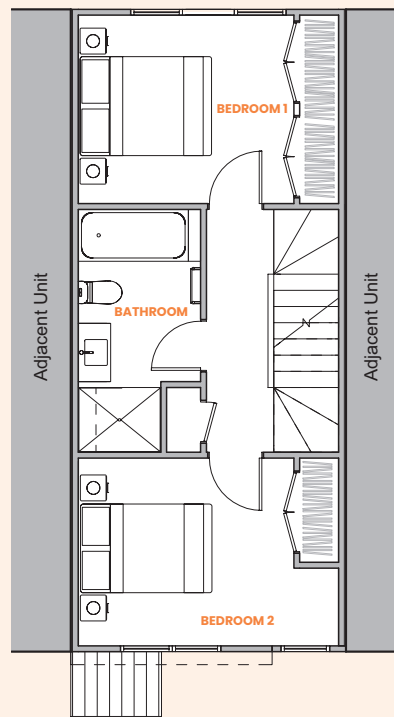

Cambridge Terrace

Unit 3B END 1

3 bedroom unit

Floor area: 102.1m²

Ground floor

First floor

Second floor

Cambridge Terrace

Unit 3B END 2 3 bedroom unit

Floor area: 102.1m²

Ground floor

First floor

Second floor

Cambridge Terrace

Unit 3B

3 bedroom unit

Floor area: 102.7m²

Ground floor

First floor

Second floor

Cambridge Terrace

Unit 3C END

3 bedroom unit

Floor area: 105.2m²

Ground floor

First floor

Cambridge Terrace

Unit 3D END

3 bedroom unit

Floor area: 102.1m²

Ground floor

First floor